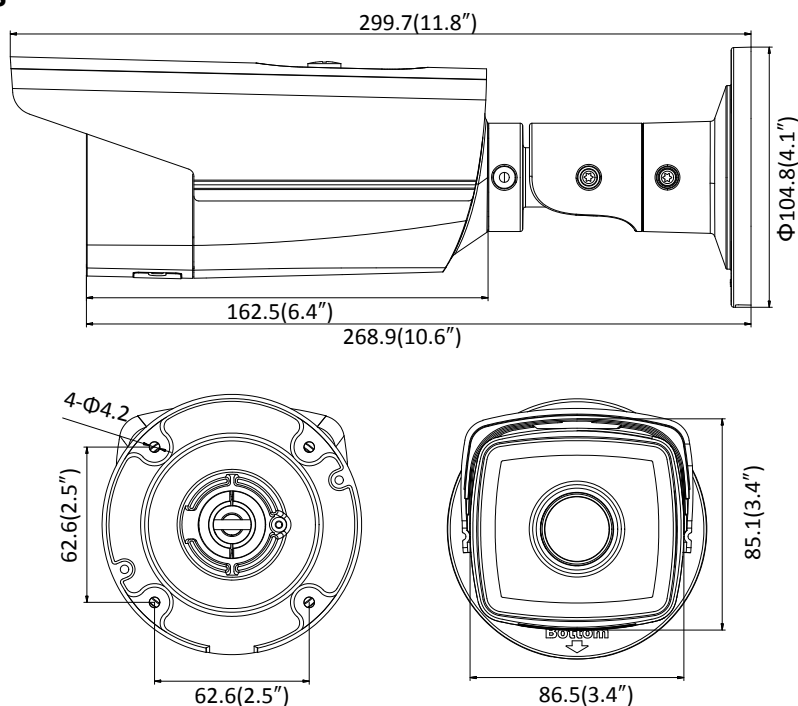

Dimensions

Unit: mm

Accessories

Distributed by